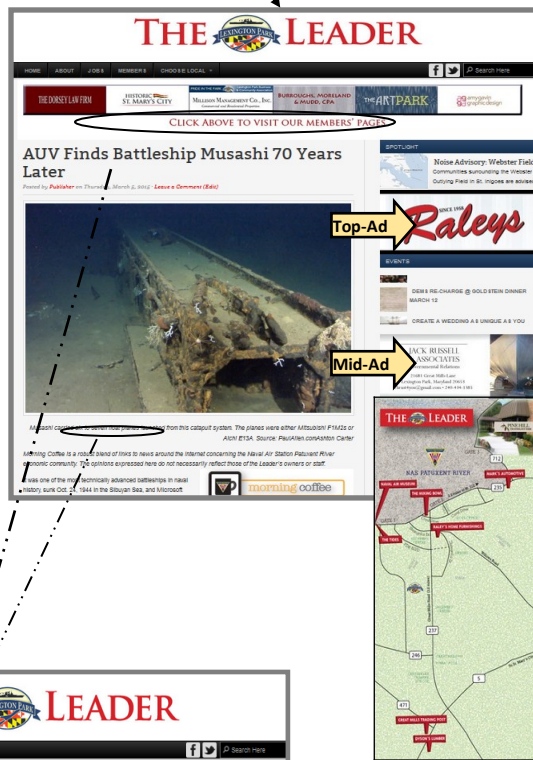

Viki Volk@LexLeader.NET
www.LexLeader.NET
240-298-7882
Lead Publications
21681 Great Mills Lane
Lexington Park, MD 20653

Your Ad appears on professional Story Pages sought by Viewers who spend time there.

Top-Ads rotate on the Front Page, Story Pages & Leader Profile Pages.

Mid-Ads rotate on the Front Page & Story Pages.

Top-Ad — $150/mo. or $1,500/yr. (2 mos. free!)

Mid-Ad — $100/mo. or $1,000/yr. (2 mos. free!)

Flash ads are not accepted.

Located on the **GMR Map?** $50/mo. buys a link