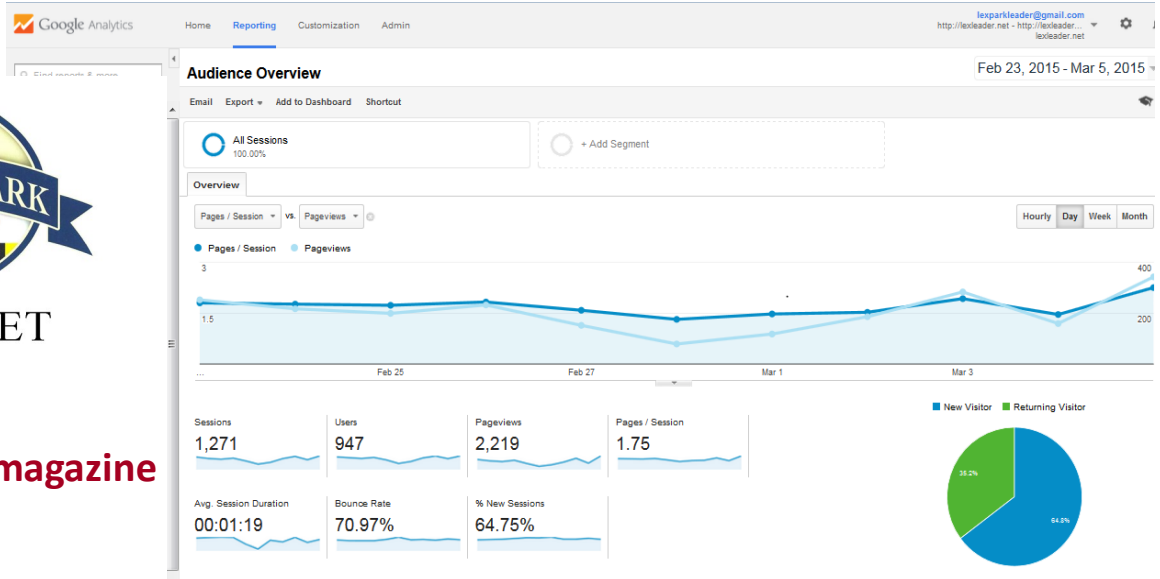

LexLeader.NET

not a traditional magazine

www.LexLeader.NET drives search engine robots to find Leader stories on the Internet. Hundreds of **Viewers** a day open a LexLeader story from their search results or social media feeds.

Hundreds of **Readers** visit **www.LexLeader.NET** daily for NAS Patuxent River & Southern Maryland community and business news.

www.LexLeader.NET receives 2,000—3,000 Views in an average week. Most Viewers visit a second page.

Some LexLeader stories spike, driving monthly Views above 10,000. One day in Feb. 2015 a story topped 7,000 views. It wasn't the first time.

THE LEXINGTON PARK LEADER

HOME ABOUT JOBS MEMBERS CHOOSE LOCAL