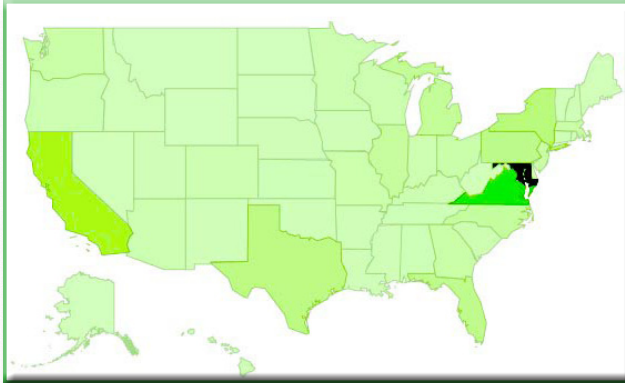

THE LEADER

www.LexLeader.NET

The Lexington Park Leader puts your company and its capabilities front and center in the markets that matter.

Put your company's best face forward on the same platform as a directly targeted jobs board for the military, government & construction industries.